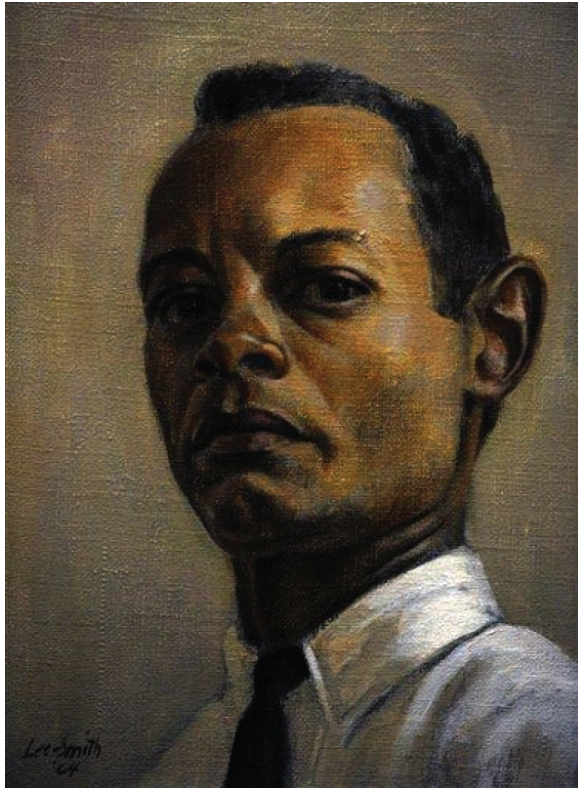

TEACHING TOLERANCE

A PROJECT OF THE SOUTHERN POVERTY LAW CENTER
TOLERANCE.ORG

EARLY GRADES ACTIVITY

Pre-K K 1 2 3 4 5 6 7 8 9 10 11 12

ART AND RACIAL JUSTICE

What is in a Self-Portrait?

Frida Kahlo
Self-Portrait with Bonito, 1941

Horace Pippin
Self-Portrait, 1944

TEACHING TOLERANCE

A PROJECT OF THE SOUTHERN POVERTY LAW CENTER
TOLERANCE.ORG

EARLY GRADES ACTIVITY

Hughie Lee-Smith
Self-Portrait, 1964

Kimiko Yoshida
Self-Portrait, 2007

Adrian Piper
Self-Portrait Exaggerating My
Negroid Features, 1981